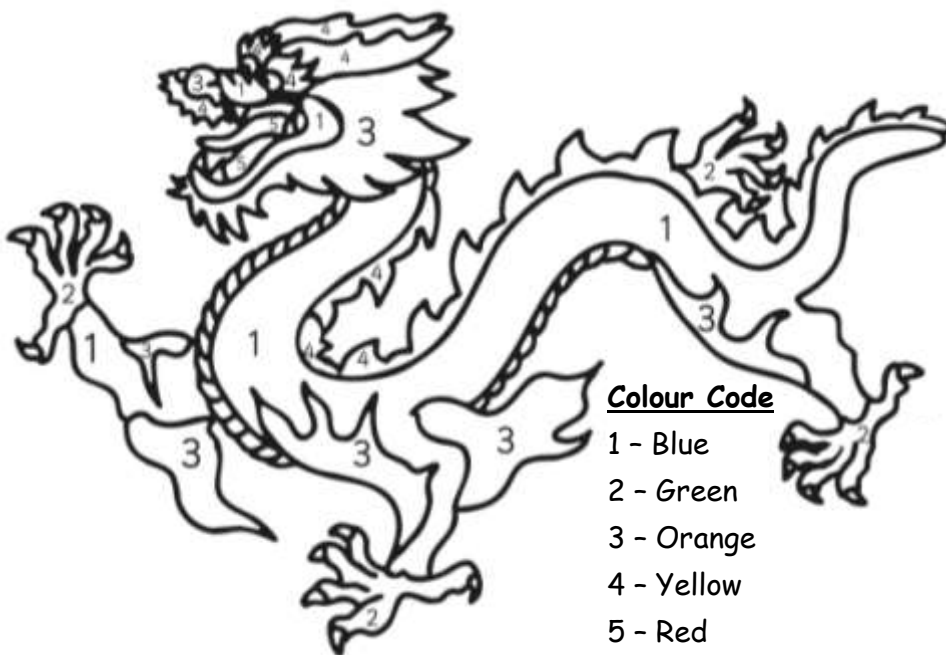

## Lunar New Year Colouring

Colour the dragon, Nian, as shown in the Colour Code.

### Colour Code

- 1 - Blue
- 2 - Green
- 3 - Orange
- 4 - Yellow
- 5 - Red